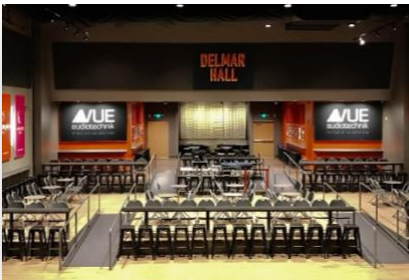

DELMAR HALL

Delmar Hall opened in September 2016 directly next door to The Pageant. This 10,000-square foot space was specifically designed for live entertainment and special events. This versatile venue provides a tiered floor, an entry bar with cocktail area, and an outdoor patio. Delmar Hall has a flexible capacity up to 750 people and can be tailored to accommodate various sized groups.

CABARET

ROWS

SPECIAL EVENTS