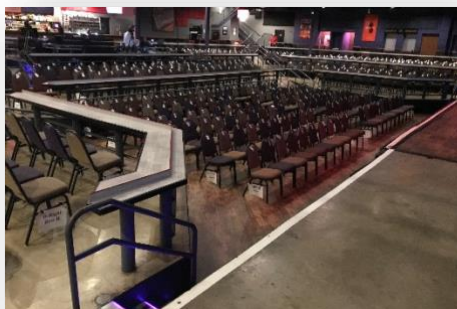

The Pageant opened in October 2000 and has since become a premier live music venue ranked in the top 10 internationally every year. This 33,000-square foot space not only allows for a superb concert experience, but can also be transformed into a creative backdrop for an elegant gala, a special gathering, professional meeting and more. The tiered main floor offers ample room for cabaret style or row seating and/or traditional dining tables. The balcony offers over 300 theatre style seats along with two separate elevated seating areas. The Pageant has a flexible capacity up to 2000 people, and can be scaled down to allow for more intimate or smaller events.

CABARET

ROWS

SPECIAL EVENTS