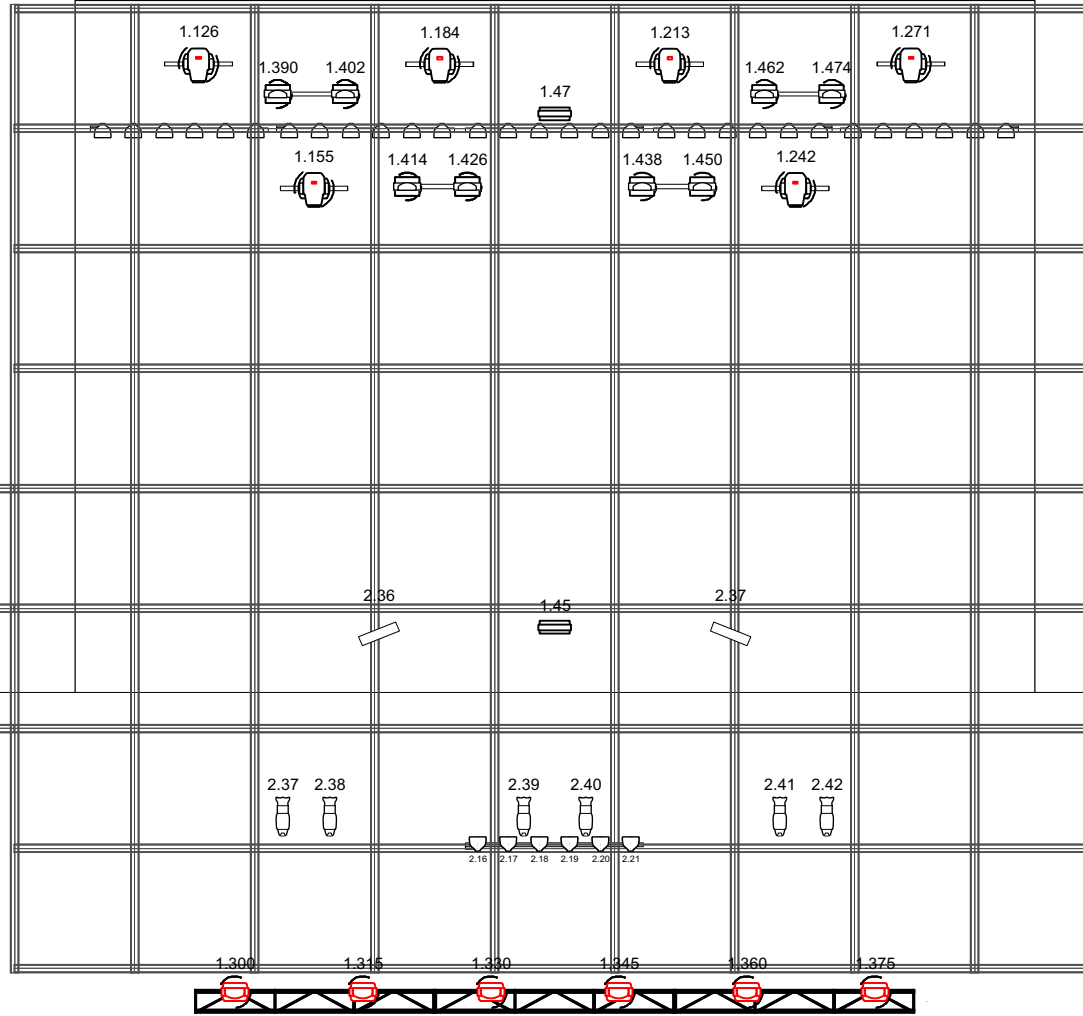

GRID HEIGHT 25' OVER STAGE, 30' OVER DANCE FLOOR  
 1500LBS PER POINT MAXIMUM  
 US ML FIXTURES DEAD HUNG  
 BETWEEN GRID SECTIONS TO ALLOW RIGGING  
 BELOW THEM. PARS ARE DEAD HUNG FROM GRID.  
 SEE LIGHT PLOT FOR PATCH INFORMATION

6161 Delmar Blvd.  
 Saint Louis, MO 63112  
 314.726.6161  
 pageantinfo@thepageant.com

4' DEEP CROSSOVER BEHIND DRAPE

SR WING  
NO RIGGING

	6x Chauvet MK1 Spot 29 Ch Advanced	US DIMMER PATCH 6 PARS PER COLOR 2 PARS PER DIMMER
	8x Chauvet Q-Wash 260 12 Ch Advanced	
	6x Chauvet Q-Wash 560Z 15 Ch Advanced	COLOR 1- 1, 6, 11 COLOR 2- 2, 7, 12 COLOR 3- 3, 8, 13 COLOR 4- 4, 9, 14 COLOR 5- 5, 10, 15
	6x Source 4 ERS 1 Ch	
	Source 4 Par 1 Ch	
	Generic 3 cell Blinder 1 Ch	
	Diversitronic Strobe 2 Ch	